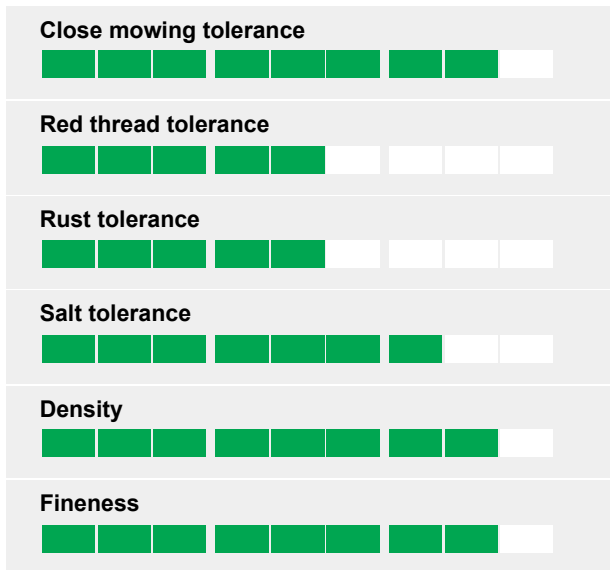

%	Cultivar	Species
40%	WAGNER	Chewings fe
40%	SMIRNA	Slender cre
20%	HIGHLAND	Browntop b

Ratings

Sowing rate:
Overseeding:
Mowing height:

This traditional 80:20 mixture offers good results at a reasonable price.

GroMax

Treated seed, read more on GroMax by clicking [HERE](#)

Available in 20kg bags